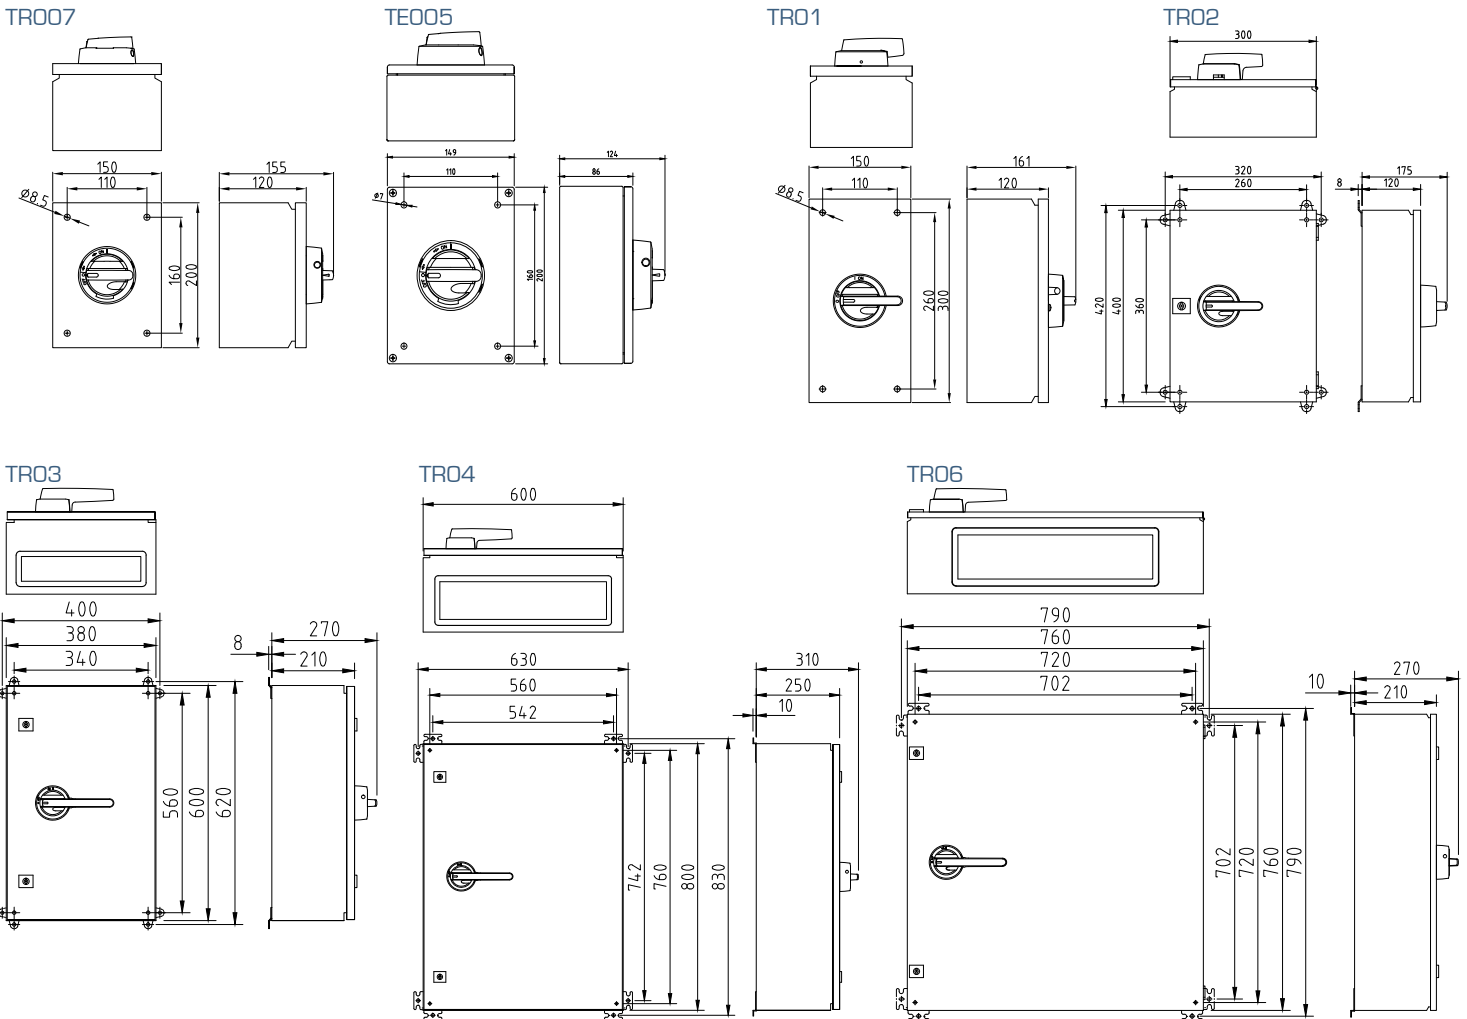

SHEET STEEL ENCLOSED SAFETY SWITCHES / ISOLATORS 16-630 A

- IP 65
- Good corrosion resistance
- Wide operating temperature range
- Padlockable
- Door interlock with defeat mechanism
- Excellent Insulating properties
- Good UV resistance
- Good resistance against many chemicals
- Available up to 2500 A on request