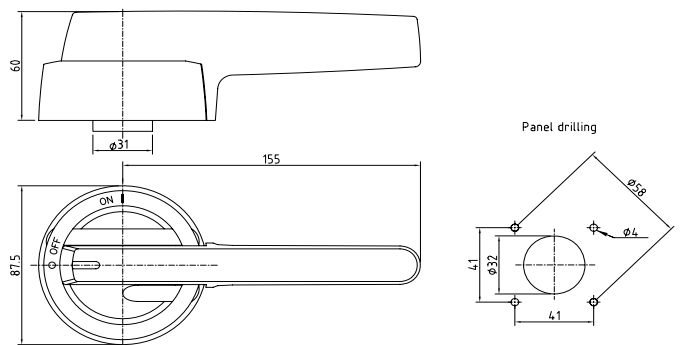

## ACCESSORIES HANDLES

LK10 Y/R

- Padlocking in OFF-position prevents access to the actuator
- Door interlock with defeat mechanism
- Available in black or yellow/red [Y/R]
- LK10: IP66
- LK11: IP66/IP67
- LK12-LK14: IP65

LK11

LK12

LK13 Y/R

LK14

## ACCESSORIES SHAFTS

- With adapter AD11 for LK10 and LK11
- Length 100/200/300 mm
- Available in aluminium, steel (T), or steel and slanted (VT)
- Shafts are easy to cut to the correct length

Dimensioning of the extension shaft  
for LK10 and LK11 handles

Type	For	Description	EAN-code
<b>Handles</b>			
LK10	KU 16-125 A, VKA 125-160 A	Black	6419410222539
LK10 Y/R		Yellow/red	6419410222553
LK11	KU 16-125 A, VKA 125-160 A	Black	6419410222607
LK11 Y/R		Yellow/red	6419410222614
LK12	KVKE/VKE 125-160 A, VKA 200-250	Black	6419410222683
LK12 Y/R		Yellow/red	6419410222690
LK13	KVKE/VKE 200-400 A	Black	6419410222645
LK13 Y/R		Yellow/red	6419410222652
LK14	KVKE/VKE 200-630 A	Black	6419410222669
LK14 Y/R		Yellow/red	6419410222676
<b>Shafts</b>			
L=100 AD11	KU/VKA, LK10 & LK11	Length 100 mm, aluminium	6419410253106
L=200 AD11		Length 200 mm, aluminium	6419410253113
L=300 AD11		Length 300 mm, aluminium	6419410253120
L=100 AD11/VT	KU/VKA, LK10 & LK11	Length 100 mm, steel, slanted	6419410253168
L=200 AD11/VT		Length 200 mm, steel, slanted	6419410253175
L=300 AD11/VT		Length 300 mm, steel, slanted	6419410253182
L=100 AD12/T	KVKE 63-160 A, LK11	Length 100 mm, steel	6419410253045
L=200 AD12/T		Length 200 mm, steel	6419410253052
L=300 AD12/T		Length 300 mm, steel	6419410253069
LVK=228	KVKE/VKE 200-630 A, LK13 & LK14	Length 228 mm, steel	6419410221440
LVK=320		Length 320 mm, steel	6419410221426