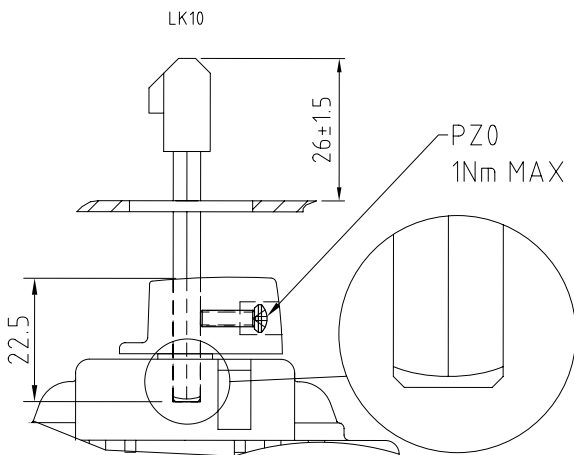

## ACCESSORIES HANDLES

LK10 Y/R

- Padlocking in OFF-position prevents access to the actuator
- Door interlock with defeat mechanism
- Available in black or yellow/red [Y/R]
- LK10: IP66
- LK11: IP66/IP67
- LK12-LK14: IP65

LK11

LK12

LK13 Y/R

LK14

## ACCESSORIES SHAFTS

- With adapter AD11 for LK10 and LK11
- Length 100/200/300 mm
- Available in aluminium, steel (T), or steel and slanted (VT)
- Shafts are easy to cut to the correct length

Dimensioning of the extension shaft  
for LK10 and LK11 handles

Type	For	Description	EAN-code
<b>Handles</b>			
LK10	KU 16-125 A, VKA 125-160 A	Black	6419410222539
LK10 Y/R		Yellow/red	6419410222553
LK11	KU 16-125 A, VKA 125-160 A	Black	6419410222607
LK11 Y/R		Yellow/red	6419410222614
LK12	KVKE/VKE 125-160 A, VKA 200-250	Black	6419410222683
LK12 Y/R		Yellow/red	6419410222690
LK13	KVKE/VKE 200-400 A	Black	6419410222645
LK13 Y/R		Yellow/red	6419410222652
LK14	KVKE/VKE 200-630 A	Black	6419410222669
LK14 Y/R		Yellow/red	6419410222676
<b>Shafts</b>			
L=100 AD11	KU/VKA, LK10 & LK11	Length 100 mm, aluminium	6419410253106
L=200 AD11		Length 200 mm, aluminium	6419410253113
L=300 AD11		Length 300 mm, aluminium	6419410253120
L=100 AD11/VT	KU/VKA, LK10 & LK11	Length 100 mm, steel, slanted	6419410253168
L=200 AD11/VT		Length 200 mm, steel, slanted	6419410253175
L=300 AD11/VT		Length 300 mm, steel, slanted	6419410253182
L=100 AD12/T	KVKE 63-160 A, LK11	Length 100 mm, steel	6419410253045
L=200 AD12/T		Length 200 mm, steel	6419410253052
L=300 AD12/T		Length 300 mm, steel	6419410253069
LVK=228	KVKE/VKE 200-630 A, LK13 & LK14	Length 228 mm, steel	6419410221440
LVK=320		Length 320 mm, steel	6419410221426