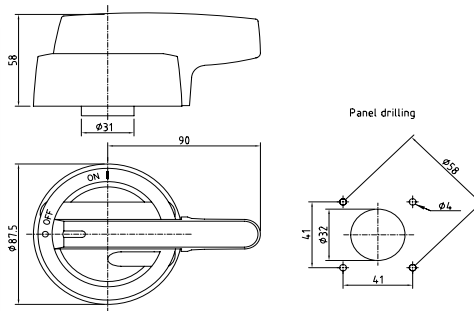

ACCESSORIES HANDLES

- -Padlocking in OFF-position prevents access to the actuator
- -Door interlock with defeat mechanism
- -Available in black or yellow/red [Y/R]
- -LK10: IP66
- -LK11: IP66/IP67
- -LK12-LK14: IP65

LK13 Y/R