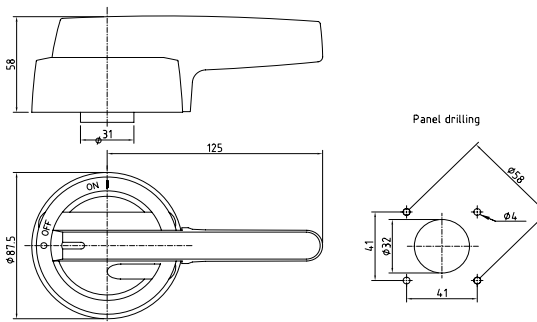

ACCESSORIES HANDLES

- -Padlocking in OFF-position prevents access to the actuator
- -Door interlock with defeat mechanism
- -Available in black or yellow/red [Y/R]
- -LK10: IP66
- -LK11: IP66/IP67
- -LK12-LK14: IP65

LK14