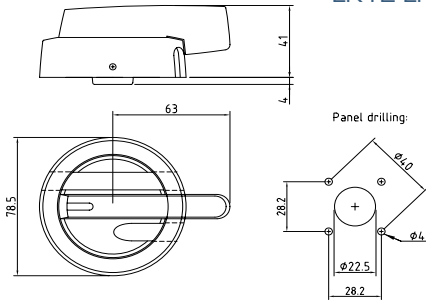

ACCESSORIES HANDLES

- -Padlocking in OFF-position prevents access to the actuator
- -Door interlock with defeat mechanism
- -Available in black or yellow/red [Y/R]
- -LK10: IP66
- -LK11: IP66/IP67
- -LK12-LK14: IP65

LK12