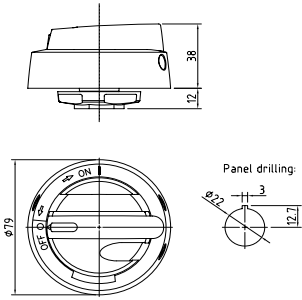

## ACCESSORIES HANDLES

LK10 Y/R

- Padlocking in OFF-position prevents access to the actuator
- Door interlock with defeat mechanism
- Available in black or yellow/red [Y/R]
- LK10: IP66
- LK11: IP66/IP67
- LK12-LK14: IP65

## ACCESSORIES SHAFTS

- With adapter AD11 for LK10 and LK11
- Length 100/200/300 mm
- Available in aluminium, steel (T), or steel and slanted (VT)
- Shafts are easy to cut to the correct length

Dimensioning of the extension shaft  
for LK10 and LK11 handles

Type	For	Description	EAN-code
<b>Handles</b>			
LK10	KU 16-125 A, VKA 125-160 A	Black	6419410222539
LK10 Y/R		Yellow/red	6419410222553
LK11	KU 16-125 A, VKA 125-160 A	Black	6419410222607
LK11 Y/R		Yellow/red	6419410222614
LK12	KVKE/VKE 125-160 A, VKA 200-250	Black	6419410222683
LK12 Y/R		Yellow/red	6419410222690
LK13	KVKE/VKE 200-400 A	Black	6419410222645
LK13 Y/R		Yellow/red	6419410222652
LK14	KVKE/VKE 200-630 A	Black	6419410222669
LK14 Y/R		Yellow/red	6419410222676
<b>Shafts</b>			
L=100 AD11	KU/VKA, LK10 & LK11	Length 100 mm, aluminium	6419410253106
L=200 AD11		Length 200 mm, aluminium	6419410253113
L=300 AD11		Length 300 mm, aluminium	6419410253120
L=100 AD11/VT	KU/VKA, LK10 & LK11	Length 100 mm, steel, slanted	6419410253168
L=200 AD11/VT		Length 200 mm, steel, slanted	6419410253175
L=300 AD11/VT		Length 300 mm, steel, slanted	6419410253182
L=100 AD12/T	KVKE 63-160 A, LK11	Length 100 mm, steel	6419410253045
L=200 AD12/T		Length 200 mm, steel	6419410253052
L=300 AD12/T		Length 300 mm, steel	6419410253069
LVK=228	KVKE/VKE 200-630 A, LK13 & LK14	Length 228 mm, steel	6419410221440
LVK=320		Length 320 mm, steel	6419410221426