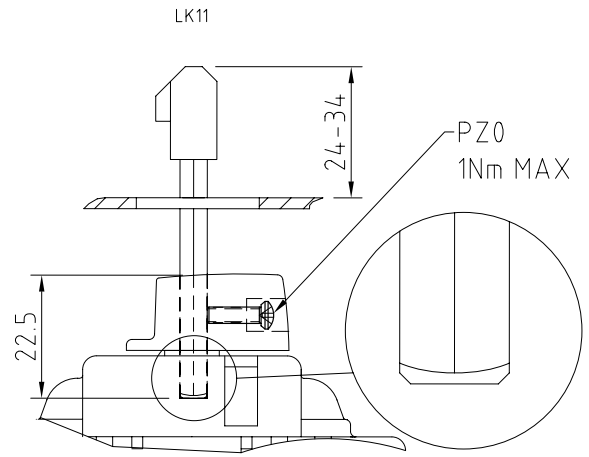

## ACCESSORIES HANDLES

LK10 Y/R

- Padlocking in OFF-position prevents access to the actuator
- Door interlock with defeat mechanism
- Available in black or yellow/red [Y/R]
- LK10: IP66
- LK11: IP66/IP67
- LK12-LK14: IP65

LK11

LK12

LK13 Y/R

LK14

## ACCESSORIES SHAFTS

- With adapter AD11 for LK10 and LK11
- Length 100/200/300 mm
- Available in aluminium, steel (T), or steel and slanted (VT)
- Shafts are easy to cut to the correct length

Dimensioning of the extension shaft  
for LK10 and LK11 handles

Type	For	Description	EAN-code
<b>Handles</b>			
LK10	KU 16-125 A, VKA 125-160 A	Black	6419410222539
LK10 Y/R		Yellow/red	6419410222553
LK11	KU 16-125 A, VKA 125-160 A	Black	6419410222607
LK11 Y/R		Yellow/red	6419410222614
LK12	KVKE/VKE 125-160 A, VKA 200-250	Black	6419410222683
LK12 Y/R		Yellow/red	6419410222690
LK13	KVKE/VKE 200-400 A	Black	6419410222645
LK13 Y/R		Yellow/red	6419410222652
LK14	KVKE/VKE 200-630 A	Black	6419410222669
LK14 Y/R		Yellow/red	6419410222676
<b>Shafts</b>			
L=100 AD11	KU/VKA, LK10 & LK11	Length 100 mm, aluminium	6419410253106
L=200 AD11		Length 200 mm, aluminium	6419410253113
L=300 AD11		Length 300 mm, aluminium	6419410253120
L=100 AD11/VT	KU/VKA, LK10 & LK11	Length 100 mm, steel, slanted	6419410253168
L=200 AD11/VT		Length 200 mm, steel, slanted	6419410253175
L=300 AD11/VT		Length 300 mm, steel, slanted	6419410253182
L=100 AD12/T	KVKE 63-160 A, LK11	Length 100 mm, steel	6419410253045
L=200 AD12/T		Length 200 mm, steel	6419410253052
L=300 AD12/T		Length 300 mm, steel	6419410253069
LVK=228	KVKE/VKE 200-630 A, LK13 & LK14	Length 228 mm, steel	6419410221440
LVK=320		Length 320 mm, steel	6419410221426