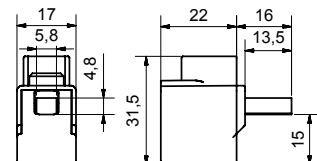

CABLE CONNECTORS

- Suitable for 1.5-240 mm² Al/Cu cables:
- Material: tin-coated aluminium
- In accordance with VDE 0220 part 1/11.71 and 2/11.71, SEN 24 50 12, SFS 2663 and IEC 61238-1
- Environmentally friendly materials

DIMENSIONAL DRAWINGS

KKL 1X16

KKL 1X50

KKL 1X50M

KKL 1X120T1

KKL 1X120T2

KKL 1X120T3

KKL 1X120TM

KKL 2X240

Type	Un (V)	In (A)	Al mm ²	Cu mm ²	Torque Al/Cu (Nm)	Number of conductors	Allen key size	Mounting	EAN-code	Weight (kg)
KKL 1x16	690	63	1.5-16	1.5-16	2.5	1	Hex 3	Direct	6419410358887	0,010
KKL 1x50	690	63	16-50	2.5-50	6 [2.5-6mm ²]	1	Hex 5	Direct	6419410358108	0,019
KKL 1x50M					12 [10-50mm ²]				6419410358122	
KKL 1x120T.1	690	160	16-120	16-120	12 [16-35mm ²]	1	Hex 6	Direct	6419410358962	0,037
KKL 1X120T.2					22 [70-95mm ²]				6419410358986	
KKL 1X120T.3					22 [50-120mm ²]				6419410359006	
KKL 1X120TM					22 [70-95mm ²]				6419410358375	
KKL 1X50R	690	160	16-50	2.5-50	6 [2.5-6mm ²] 12 [10-50mm ²]	1	Hex 5	Bolt M8	6419410358894	0,011
KKL 2X50	690	320	16-50	16-50	6 [2.5-6mm ²] 12 [10-50mm ²]	2	Hex 5	Bolt M8	6419410358900	0,023
KKL 1X95	690	200	25-95	25-95	12 [25-50mm ²]	1	Hex 6	Bolt M8	6419410358924	0,030
KKL 2X 95		400			22 [70-95mm ²]			2	Bolt M10	6419410358948
KKL 1X150	690	315	25-150	25-150	12 [25-50mm ²] 22 [70-95mm ²]	1	Hex 6	Bolt M10	6419410359020	0,073
KKL 2X150		630			35 [120-150mm ²]			2	Bolt M12	6419410359044
KKL 1X240	690	400	35-240	35-240	25 [35-120mm ²]	1	Hex 6	Bolt M12	6419410359068	0,113
KKL 2X 240		800			55 [150-240mm ²]				2	Hex 8