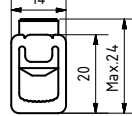

CABLE CONNECTORS

- -Suitable for 1.5-240 mm² Al/Cu cables:
- -Material: tin-coated aluminium
- -In accordance with VDE 0220 part 1/11.71 and 2/11.71, SEN 24 50 12, SFS 2663 and IEC 61238-1
- -Environmentally friendly materials

DIMENSIONAL DRAWINGS

KKL 2X50