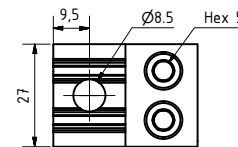

CABLE CONNECTORS

- -Suitable for 1.5-240 mm² Al/Cu cables:
- -Material: tin-coated aluminium
- -In accordance with VDE 0220 part 1/11.71 and 2/11.71, SEN 24 50 12, SFS 2663 and IEC 61238-1
- -Environmentally friendly materials

DIMENSIONAL DRAWINGS

KKL 2X50