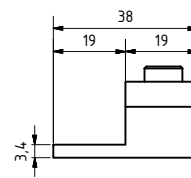

CABLE CONNECTORS

- -Suitable for 1.5-240 mm² Al/Cu cables:
- -Material: tin-coated aluminium
- -In accordance with VDE 0220 part 1/11.71 and 2/11.71, SEN 24 50 12, SFS 2663 and IEC 61238-1
- -Environmentally friendly materials

DIMENSIONAL DRAWINGS

KKL 2X50