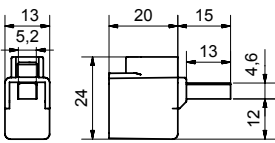

CABLE CONNECTORS

- Suitable for 1.5-240 mm² Al/Cu cables:
- Material: tin-coated aluminium
- In accordance with VDE 0220 part 1/11.71 and 2/11.71, SEN 24 50 12, SFS 2663 and IEC 61238-1
- Environmentally friendly materials

DIMENSIONAL DRAWINGS

KKL 1X16

KKL 1X50

KKL 1X50M

KKL 1X120T1

KKL 1X120T2

KKL 1X120T3

KKL 1X120TM

KKL 2X240

Type	Un (V)	In (A)	Al mm ²	Cu mm ²	Torque Al/Cu (Nm)	Number of conductors	Allen key size	Mounting	EAN-code	Weight (kg)
KKL 1x16	690	63	1.5-16	1.5-16	2.5	1	Hex 3	Direct	6419410358887	0,010
KKL 1x50	690	63	16-50	2.5-50	6 [2.5-6mm ²]	1	Hex 5	Direct	6419410358108	0,019
KKL 1x50M					12 [10-50mm ²]				6419410358122	
KKL 1x120T.1	690	160	16-120	16-120	12 [16-35mm ²]	1	Hex 6	Direct	6419410358962	0,037
KKL 1X120T.2					22 [70-95mm ²]				6419410358986	
KKL 1X120T.3					22 [50-120mm ²]				6419410359006	
KKL 1X120TM					22 [70-95mm ²]				6419410358375	
KKL 1X50R	690	160	16-50	2.5-50	6 [2.5-6mm ²] 12 [10-50mm ²]	1	Hex 5	Bolt M8	6419410358894	0,011
KKL 2X50	690	320	16-50	16-50	6 [2.5-6mm ²] 12 [10-50mm ²]	2	Hex 5	Bolt M8	6419410358900	0,023
KKL 1X95	690	200	25-95	25-95	12 [25-50mm ²]	1	Hex 6	Bolt M8	6419410358924	0,030
KKL 2X 95		400			22 [70-95mm ²]			2	Bolt M10	6419410358948
KKL 1X150	690	315	25-150	25-150	12 [25-50mm ²] 22 [70-95mm ²]	1	Hex 6	Bolt M10	6419410359020	0,073
KKL 2X150		630			35 [120-150mm ²]			2	Bolt M12	6419410359044
KKL 1X240	690	400	35-240	35-240	25 [35-120mm ²]	1	Hex 6	Bolt M12	6419410359068	0,113
KKL 2X 240		800			55 [150-240mm ²]				2	Hex 8