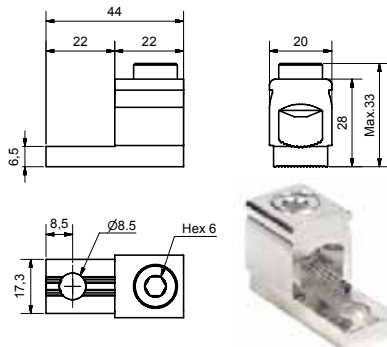

CABLE CONNECTORS

- Suitable for 1.5-240 mm² Al/Cu cables:
- Material: tin-coated aluminium
- In accordance with VDE 0220 part 1/11.71 and 2/11.71, SEN 24 50 12, SFS 2663 and IEC 61238-1
- Environmentally friendly materials

DIMENSIONAL DRAWINGS

KKL 1X16

KKL 1X50

KKL 1X50M

KKL 1X120T1

KKL 1X120T2

KKL 1X120T3

KKL 1X120TM

KKL 1X50R

KKL 2X50

CABLE CONNECTORS

KKL 1X95

KKL 2X95

KKL 1X150

KKL 2X150

KKL 1X240

KKL 2X240

Type	Un (V)	In (A)	Al mm ²	Cu mm ²	Torque Al/Cu (Nm)	Number of conductors	Allen key size	Mounting	EAN-code	Weight (kg)
KKL 1x16	690	63	1.5-16	1.5-16	2.5	1	Hex 3	Direct	6419410358887	0,010
KKL 1x50	690	63	16-50	2.5-50	6 [2.5-6mm ²]	1	Hex 5	Direct	6419410358108	0,019
KKL 1x50M					12 [10-50mm ²]				6419410358122	
KKL 1x120T.1	690	160	16-120	16-120	12 [16-35mm ²]	1	Hex 6	Direct	6419410358962	0,037
KKL 1X120T.2					22 [70-95mm ²]				6419410358986	
KKL 1X120T.3					22 [50-120mm ²]				6419410359006	
KKL 1X120TM					22 [70-95mm ²]				6419410358375	
KKL 1X50R	690	160	16-50	2.5-50	6 [2.5-6mm ²] 12 [10-50mm ²]	1	Hex 5	Bolt M8	6419410358894	0,011
KKL 2X50	690	320	16-50	16-50	6 [2.5-6mm ²] 12 [10-50mm ²]	2	Hex 5	Bolt M8	6419410358900	0,023
KKL 1X95	690	200	25-95	25-95	12 [25-50mm ²]	1	Hex 6	Bolt M8	6419410358924	0,030
KKL 2X 95		400			22 [70-95mm ²]			2	Bolt M10	6419410358948
KKL 1X150	690	315	25-150	25-150	12 [25-50mm ²] 22 [70-95mm ²]	1	Hex 6	Bolt M10	6419410359020	0,073
KKL 2X150		630			35 [120-150mm ²]			2	Bolt M12	6419410359044
KKL 1X240	690	400	35-240	35-240	25 [35-120mm ²]	1	Hex 6	Bolt M12	6419410359068	0,113
KKL 2X 240		800			55 [150-240mm ²]				2	Hex 8