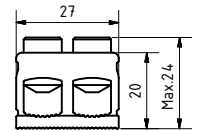

CABLE CONNECTORS

- -Suitable for 1.5-240 mm² Al/Cu cables:
- -Material: tin-coated aluminium
- -In accordance with VDE 0220 part 1/11.71 and 2/11.71, SEN 24 50 12, SFS 2663 and IEC 61238-1
- -Environmentally friendly materials

DIMENSIONAL DRAWINGS