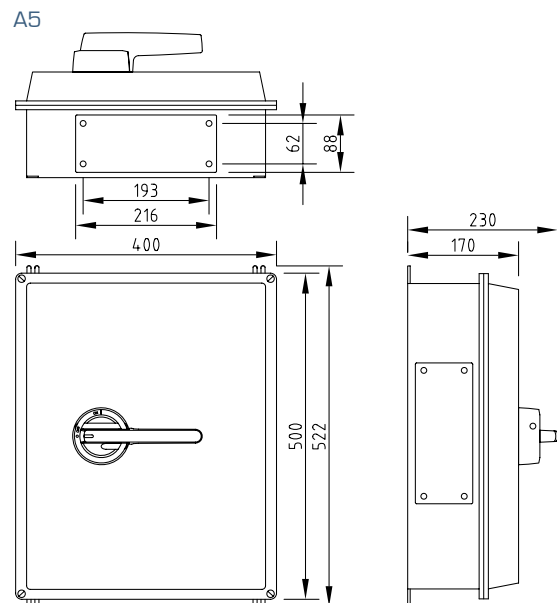

ALUMINIUM ENCLOSED SAFETY SWITCHES / ISOLATORS 16-250 A

- IP 66; Enclosure types A2, A3
- IP 65; Enclosure types A4, A5
- Wide operating temperature range
- Good resistance against many chemicals
- Good UV resistance
- Excellent for hard weather conditions
- Padlockable   
- Door interlock with defeat mechanism